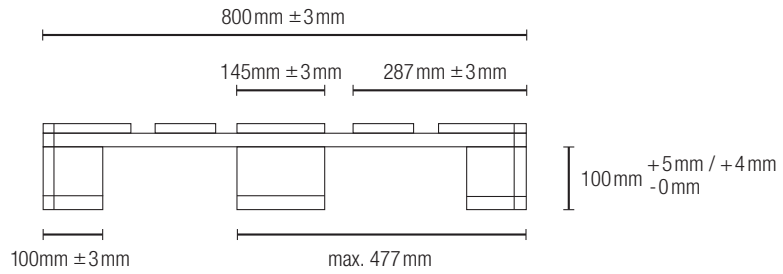

EPAL EURO PALLET

800 x 1,200 mm

800 mm side

1,200 mm side

Top view