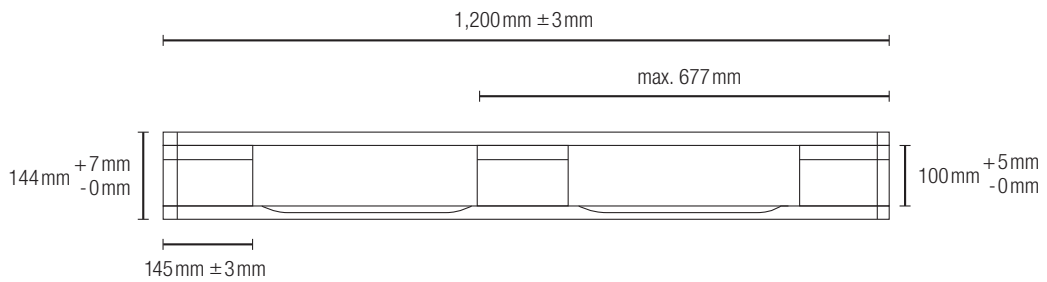

EPAL EURO PALLET

800 x 1,200 mm

800 mm side

1,200 mm side

Top view